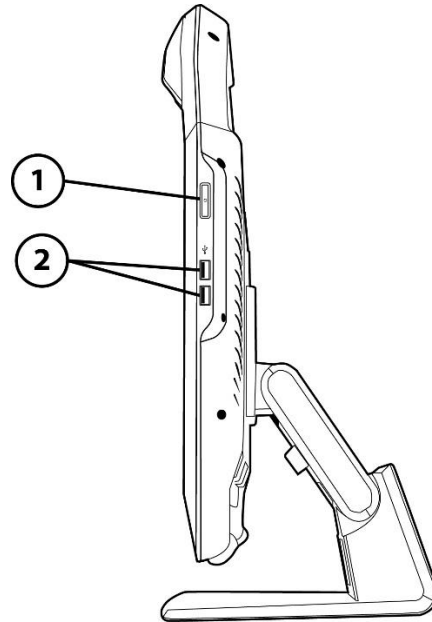

Overview

HP Zvr 23.6-inch Virtual Reality Display

1. Passive eyewear

2. Active stylus

1. DVI-D, Dual Link
2. DisplayPort 1.2
3. USB 2.0

4. RJ-11 (stylus)
5. DC in
6. USB 2.0 upstream

Overview

1. Master power switch

2. USB 2.0 ports

Overview

Change the way you think, work, and create with a virtual-holographic 3D¹ image from the HP Zvr 23.6-inch Virtual Reality Display.

Key features:

- Experience real-time, natural interaction with your 3D¹ content as the display follows the movement of your lightweight, passive glasses.^{2,3}
- Immerse yourself in every detail of the holographic image with the stylus pen.³
- Project your 3D¹ models to a 2D big screen with choice of third-party hardware.⁴
- Easily drive your content from an HP Z Workstation or HP Business Desktop with DVI or DisplayPort connectors.
- Create your own niche-specific software with the zSpace Developer Kit.⁵
- Get award-winning service and support, and extend your protection with optional HP Care Packs.⁶

Change Log

Models: K5H59A4

Panel	Type	23.6-inch TN with segmented LED backlight
	Viewable Image Area (diagonal)	59,94 cm (23.6-inch) widescreen; diagonally measured
	Panel Active Area (W × H)	52,12 x 29,32 cm (20.52 × 11.54 in)
	Resolution	1920 x 1080 @ 120Hz (typical 3D mode of operation)
	Aspect Ratio	16:9
	Viewing Angle*	Up to 170° horizontal/160° vertical typical
	Brightness*	200 cd/m ² in 3D mode of operation
	Contrast Ratio (Typical)*	300:1 average in 3D mode of operation 1000:1 average in 2D mode
	Response Times*	5.6 ms on/off without overdrive
	Pixel Pitch*	0.272 mm
	Pixels Per Inch (PPI)*	93.5
	Backlight Lamp Life (to half brightness)*	30,000 hours minimum
	Color Support*	Up to 16.7 million colors with the use of FRC technology
Color Gamut (Typical)*	72% of NTSC	