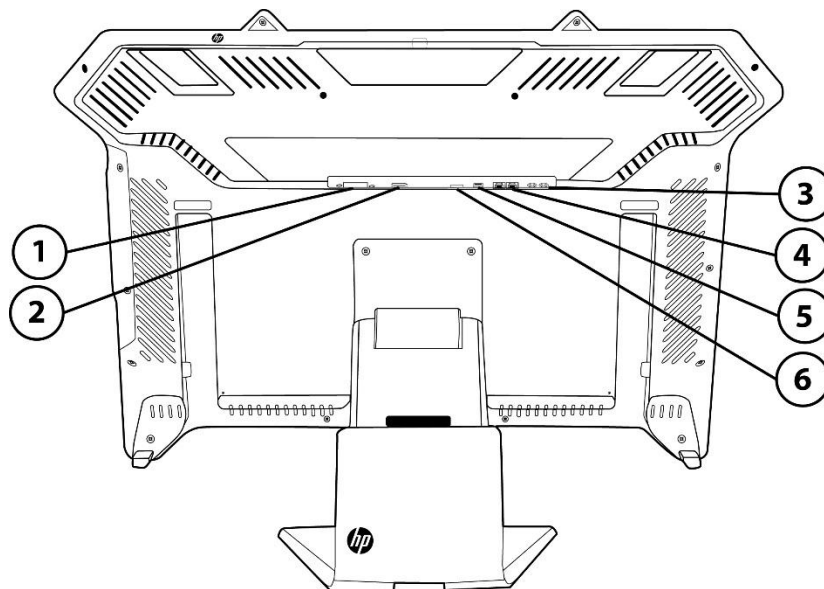

Overview

HP Zvr 23.6-inch Virtual Reality Display

1. Passive eyewear

2. Active stylus

1. DVI-D, Dual Link
2. DisplayPort 1.2
3. USB 2.0

4. RJ-11 (stylus)
5. DC in
6. USB 2.0 upstream

Overview

1. Master power switch

2. USB 2.0 ports

Overview

Change the way you think, work, and create with a virtual-holographic 3D¹ image from the HP Zvr 23.6-inch Virtual Reality Display.

Key features:

- Experience real-time, natural interaction with your 3D¹ content as the display follows the movement of your lightweight, passive glasses.^{2,3}
- Immerse yourself in every detail of the holographic image with the stylus pen.³
- Project your 3D¹ models to a 2D big screen with choice of third-party hardware.⁴
- Easily drive your content from an HP Z Workstation or HP Business Desktop with DVI or DisplayPort connectors.
- Create your own niche-specific software with the zSpace Developer Kit.⁵
- Get award-winning service and support, and extend your protection with optional HP Care Packs.⁶

Change Log

Models: K5H59A4

Panel	Type	23.6-inch TN with segmented LED backlight
	Viewable Image Area (diagonal)	59,94 cm (23.6-inch) widescreen; diagonally measured
	Panel Active Area (W × H)	52,12 x 29,32 cm (20.52 × 11.54 in)
	Resolution	1920 x 1080 @ 120Hz (typical 3D mode of operation)
	Aspect Ratio	16:9
	Viewing Angle*	Up to 170° horizontal/160° vertical typical
	Brightness*	200 cd/m ² in 3D mode of operation
	Contrast Ratio (Typical)*	300:1 average in 3D mode of operation 1000:1 average in 2D mode
	Response Times*	5.6 ms on/off without overdrive
	Pixel Pitch*	0.272 mm
	Pixels Per Inch (PPI)*	93.5
	Backlight Lamp Life (to half brightness)*	30,000 hours minimum
	Color Support*	Up to 16.7 million colors with the use of FRC technology
Color Gamut (Typical)*	72% of NTSC	