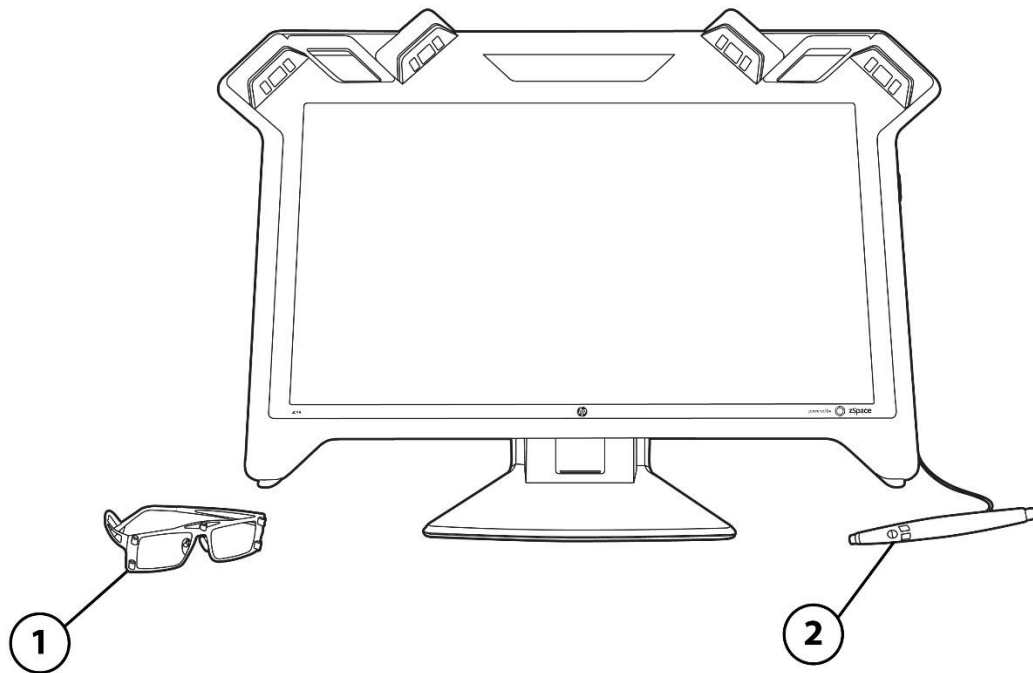

Overview

HP Zvr 23.6-inch Virtual Reality Display

1. Passive eyewear

2. Active stylus

1. DVI-D, Dual Link
2. DisplayPort 1.2
3. USB 2.0

4. RJ-11 (stylus)
5. DC in
6. USB 2.0 upstream

Overview

1. Master power switch

2. USB 2.0 ports

Overview

Change the way you think, work, and create with a virtual-holographic 3D¹ image from the HP Zvr 23.6-inch Virtual Reality Display.

Key features:

- Experience real-time, natural interaction with your 3D¹ content as the display follows the movement of your lightweight, passive glasses.^{2,3}
- Immerse yourself in every detail of the holographic image with the stylus pen.³
- Project your 3D¹ models to a 2D big screen with choice of third-party hardware.⁴
- Easily drive your content from an HP Z Workstation or HP Business Desktop with DVI or DisplayPort connectors.
- Create your own niche-specific software with the zSpace Developer Kit.⁵
- Get award-winning service and support, and extend your protection with optional HP Care Packs.⁶

Change Log

Models: K5H59A4

Panel	Type	23.6-inch TN with segmented LED backlight
	Viewable Image Area (diagonal)	59,94 cm (23.6-inch) widescreen; diagonally measured
	Panel Active Area (W × H)	52,12 x 29,32 cm (20.52 × 11.54 in)
	Resolution	1920 x 1080 @ 120Hz (typical 3D mode of operation)
	Aspect Ratio	16:9
	Viewing Angle*	Up to 170° horizontal/160° vertical typical
	Brightness*	200 cd/m ² in 3D mode of operation
	Contrast Ratio (Typical)*	300:1 average in 3D mode of operation 1000:1 average in 2D mode
	Response Times*	5.6 ms on/off without overdrive
	Pixel Pitch*	0.272 mm
	Pixels Per Inch (PPI)*	93.5
	Backlight Lamp Life (to half brightness)*	30,000 hours minimum
	Color Support*	Up to 16.7 million colors with the use of FRC technology
Color Gamut (Typical)*	72% of NTSC	