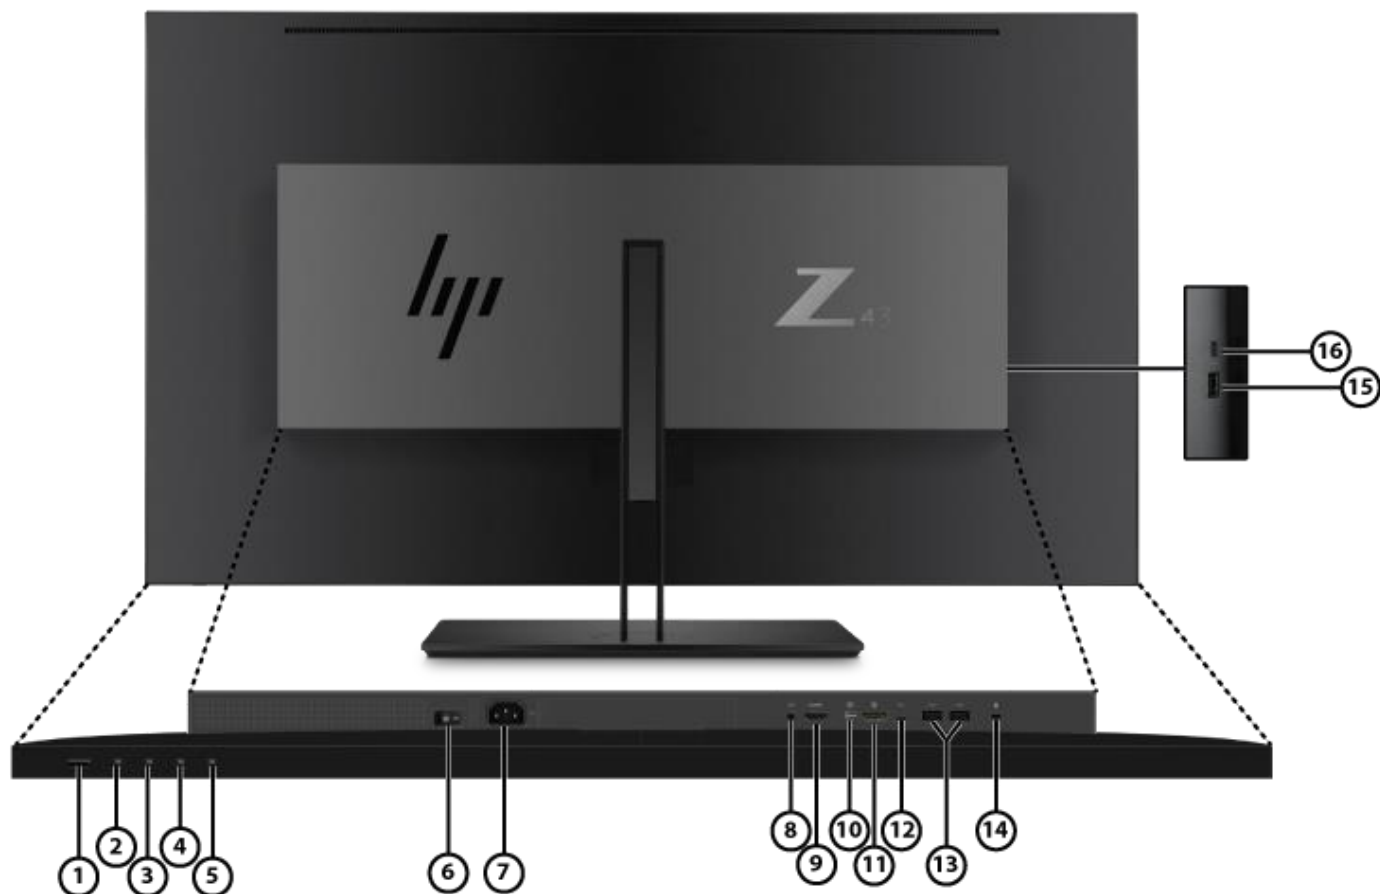

Technical Specifications

HP Z43 42.5-inch 4K UHD Display

Rear

1. Power Button	7. Power Connector Port	13. USB 3.0 Type-A Ports
2. OSD Button (Viewing Modes)	8. Audio Line Out	14. Security Lock Slot
3. OSD Button (Next Active Input)	9. HDMI 2.0	15. USB 3.0 Type-A
4. OSD Button (Information)	10. Mini DisplayPort™ 1.2	16. USB-C™ 3.1
5. OSD Button (Menu)	11. DisplayPort™ 1.2	
6. Power Switch	12. USB-C™ 3.1